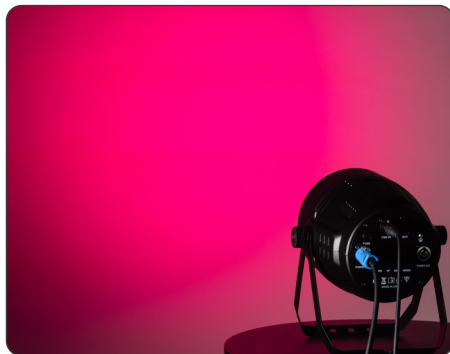

# PAR 1519 ZOOM

**Par 1519 Zoom** is a 19pcs x 15Watt RGBW 4in1 LED par light with motorized zoom. The LEDs can be controlled in 3 separate zones. It's full aluminum housing, 15° - 60° zoom range, high brightness output, light weight body makes it easy to handle and install. The fixture also come with power-con in & out connection and LCD display.

## Key Features:

- 19 x 15W 4in1 LEDs
- RGBW LED color mixing
- Motorized zoom from 15° - 60°
- 3 separate LED zones controllable
- Auto, master-slave, sound activate operation
- Full aluminum housing
- 5/10/16/32 DMX channels
- Powercon in & out connection, fixtures linkable
- Various built-in color marcos
- Flicker free for TV and Film
- Double bracket design
- Control panel with LCD display

## DYNAMIC EFFECTS

Color mixing: RGBW 4in1 LEDs  
 Three separate LED zones controllable  
 Zoom: 15° - 60° motorized  
 Electronic dimming: 0 – 100%  
 Strobe and pulse effects: Variable speed and action, random strobe

## CONSTRUCTION

Housing: Aluminum  
 Color: Black  
 Environment: IP20 indoor use