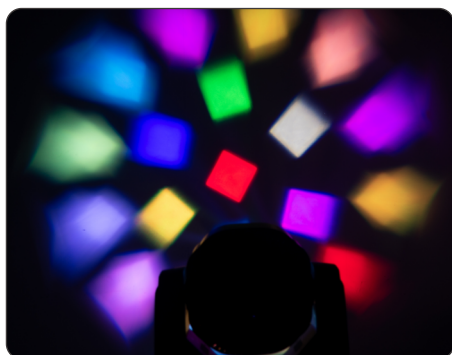

B-eye 19

B-eye 19 is a hybrid moving head stage light with beam, wash and kaleido effects. Its zoomable range from 4° to 60°, from narrow beam to wide wash effect. The fixture is designed for for concerts, TV shows, auto shows, theatre, sport venues.

Key Features:

- 19 x 15Watt RGBW LED source
- Individual control of each LEDs, unique honeycomb designed lens
- Rotating front lens without limitation for vortex effects
- Operating modes: wash, beam, FX effects
- Motorized zoom range from 4° - 60°
- Accurate positioning
- LCD display, user friendly operation menu
- DMX512, auto program, sound control
- Display reverse 180°
- Powercon in & out connection

PHYSICAL

Length: 415 mm (16.3 in.)
Width: 275 mm (10.8 in.)
Height: 425 mm (16.7 in.)
Net Weight: 15 kg (33 lb.)

DYNAMIC EFFECTS

Color mixing: RGBW
Zoom: motorized zoom
Individual control of each LEDs
Pan: 540°
Tilt: 270°
Electronic dimming: 0 – 100%
Strobe and pulse effects: Variable speed and action, random strobe